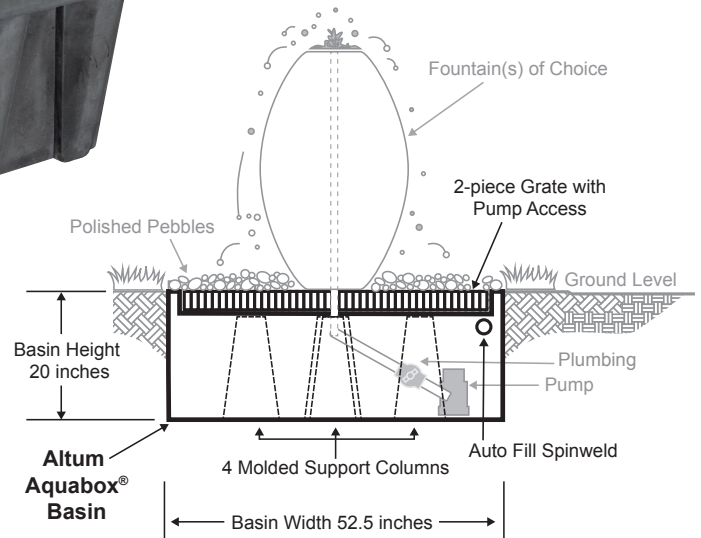

ALTUM AQUABOX®

ITEM# AB52AB

Blue Thumb

888.619.3474

shopbluethumb.com

sales@bluethumbponds.com

Included:

- Square Basin
- 2-piece grate top
- Pump access cover
- PVC center support
- Lifetime Manufacturer Warranty

Interior view of molded basin with added PVC Center Support in place

TECHNICAL INFORMATION

Overall dimensions:

52.5" x 52.5" x 20"H

Inner reservoir dimensions, below grate:

Approx. 48" x 48" x 16.5"H

Grate dimensions:

2 pieces, 48" x 24" each
Pump access 7" x 9.5"

Reservoir volume:

220 gallon capacity

Max static load rating:

Up to 2,000 lbs.

Product weight:

Approx. 145 lbs.

(Basin, grates and pump access cover)

How is it sized?

Basin size is determined by the dimensions and weight of the fountain pieces it must support, as well as the desired flow rate and flow pattern that is expected from the fountains. The goal is to retain as much of the recirculating water as possible.