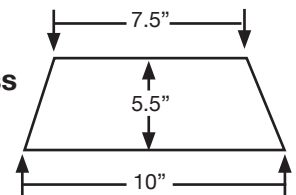

Interior view of molded basin with added PVC Center Support in place

TECHNICAL INFORMATION

Overall dimensions:

51.5" Diameter x 16"H

Grate dimensions:

48" Dia. in two half pieces

Inner reservoir dimensions, below the grate:

Approx. 46" Dia. x 13"H

Pump access dimensions:

Reservoir volume:

95 gallon capacity

Max static load rating:

Up to 1,200 lbs.

Product weight:

Approx. 65 lbs.

How is it sized?

Basin size is determined by the dimensions and weight of the fountain pieces it must support, as well as the desired flow rate and flow pattern that is expected from the fountains. The goal is to retain as much of the recirculating water as possible.