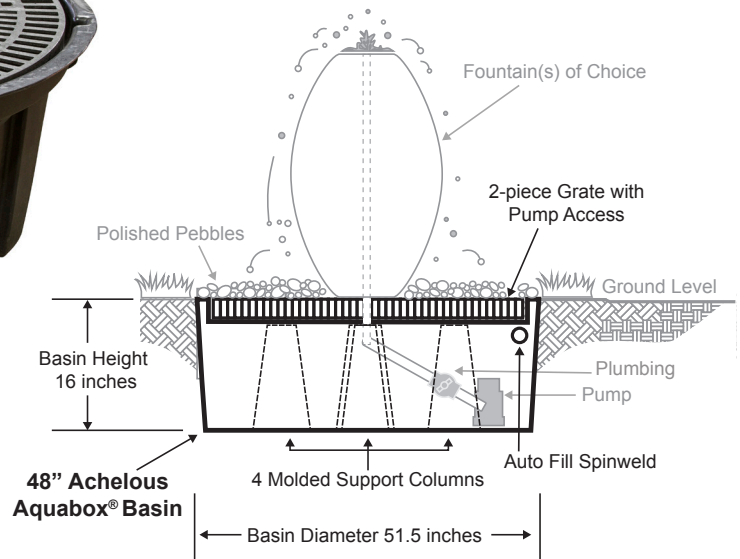

48" ACHELOUS AQUABOX®

ITEM# AB48AB

Blue Thumb

888.619.3474

shopbluethumb.com

sales@bluethumbponds.com

Included:

- Round Basin
- 2-piece grate top
- Pump access cover
- PVC center support
- Lifetime Manufacturer Warranty

Interior view of molded basin with added PVC Center Support in place

TECHNICAL INFORMATION

Overall dimensions:

51.5" Diameter x 16"H

Grate dimensions:

48" Dia. in two half pieces

Inner reservoir dimensions, below the grate:

Approx. 46" Dia. x 13"H

Pump access dimensions:

Reservoir volume:

95 gallon capacity

Max static load rating:

Up to 1,200 lbs.

Product weight:

Approx. 65 lbs.

How is it sized?

Basin size is determined by the dimensions and weight of the fountain pieces it must support, as well as the desired flow rate and flow pattern that is expected from the fountains. The goal is to retain as much of the recirculating water as possible.