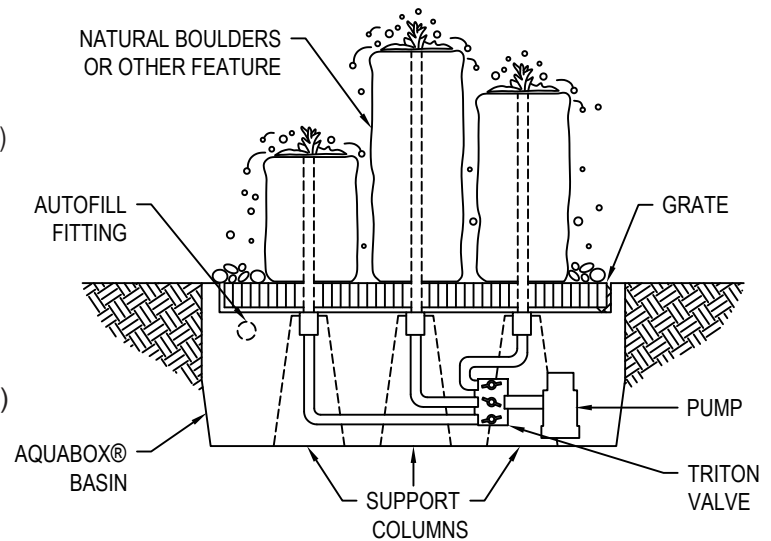

ONE SIDE POLISHED FOUNTAIN DIMENSIONS:

8" - 10" DIAMETER - 24" HIGH, 36" HIGH, 48" HIGH

ACHELOUS AQUABOX DIMENSIONS:

48" DIAMETER BASIN GRATING

52" OUTER DIAMETER X 16" HIGH (95 GALLON VOLUME)

TOP VIEW
GRATE DETAIL