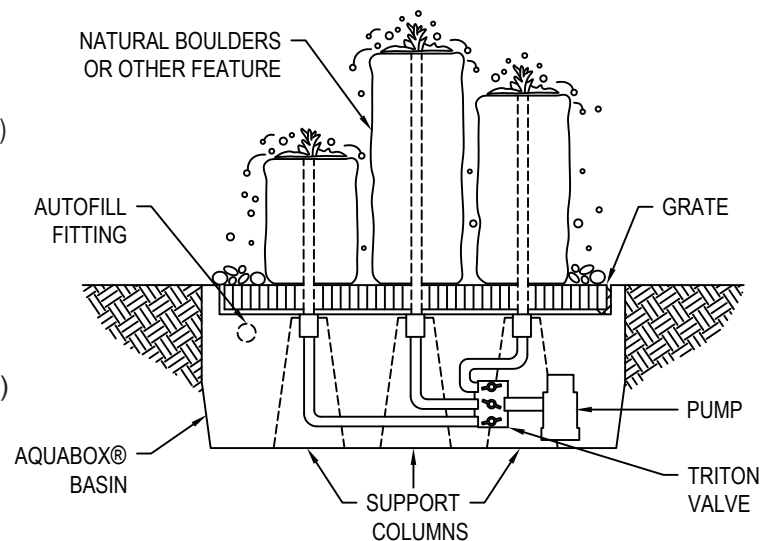

INCLUDES:

- 18" HIGH ONE SIDE POLISHED BASALT FOUNTAIN ROCK (120#)
- 24" HIGH ONE SIDE POLISHED BASALT FOUNTAIN ROCK (150#)
- 30" HIGH ONE SIDE POLISHED BASALT FOUNTAIN ROCK (180#)
- ACHELOUS AQUABOX FOUNTAIN BASIN #AB48AB
- MAG-DRIVE 1495GPH PUMP #PB2613
- 3 WAY VALVE (FLOW CONTROL) #TR3DV
- TUBING AND FITTINGS TO CONNECT PUMP TO FOUNTAINS
- BLACK POLISHED PEBBLES - (5) 40# BAGS #PPBK40
- COLOR INSTRUCTION MANUAL WITH MAINT GUIDE

TOP VIEW
GRATE DETAIL

SELECT DESIRED OPTIONAL ITEM:

- AUTOMATIC WATER FILL KIT (#ABDAUTO)
- 8 X 8 30 MIL LINER FOR SPLASH APRON (#ABBSA36)
- FOUNTAIN AND POND 3 LIGHT KIT (#PB2897)
- FOUNTAIN PLUME LIGHTING KIT (#PB2903)
- ALGAE D-SOLV (#PB2002) AND MUCKBUSTER TABS (#PB2682)
- BASIN GRATE SCREENING (#ABSCREEN)

ONE SIDE POLISHED FOUNTAIN DIMENSIONS:

8" - 10" DIAMETER - 18" HIGH, 24" HIGH, 30" HIGH

ACHELOUS AQUABOX DIMENSIONS:

48" DIAMETER BASIN GRATING

52" OUTER DIAMETER X 16" HIGH (95 GALLON VOLUME)

MANUFACTURER NOTES: