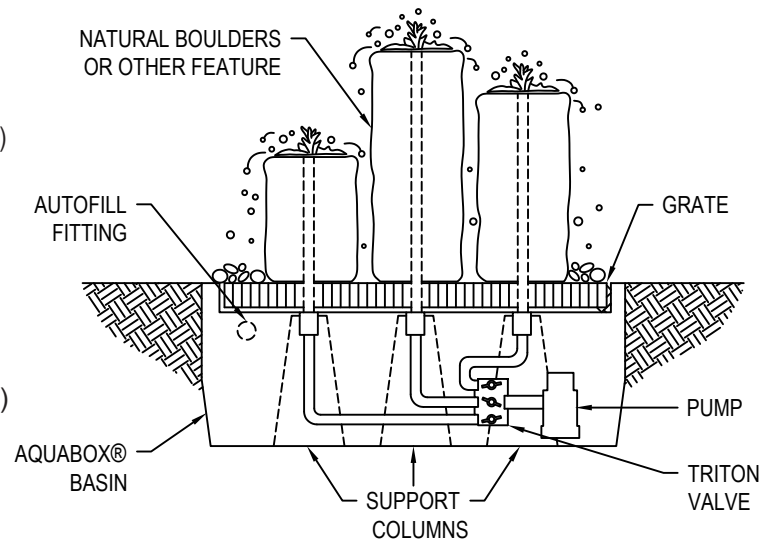

**POLISHED TOP FOUNTAIN DIMENSIONS:**

8" - 10" DIAMETER - 24" HIGH, 36" HIGH, 48" HIGH

**ACHELOUS AQUABOX DIMENSIONS:**

48" DIAMETER BASIN GRATING

52" OUTER DIAMETER X 16" HIGH (95 GALLON VOLUME)

**TOP VIEW  
GRATE DETAIL**